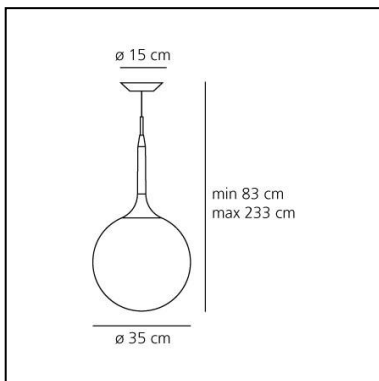

LUMINAIRE

- Watt: **150W**
- Voltage: **220V-240V**
- Delivered lumens output: **2431lm**
- CCT: **3000K**
- Efficiency: **85%**
- Efficacy: **16.21lm/W**
- CRI: **100**

Notes

Adjustment of the luminous intensity only with dimmable bulbs.

DESCRIPTION

The spherical diffuser design is enhanced by a removable-fitting and tapering luminous stem, that makes a sweet transition from the strong diffuser light to the blind lamp structure area. Ceiling rose and stem in thermoplastic resin, blown glass diffuser.

PRODUCT CODE: 1052010A

FEATURES

- Article Code: **1052010A**
- Colour: **White**
- Installation: **Suspension**
- Material: **Blown glass, polycarbonate**
- Series: **Design Collection**
- Environment: **Indoor**
- Area contract: **Hospitality, Retail, Residential**
- Emission: **Diffused**
- design by: **Michele De Lucchi, Huub Ubbens**

DIMENSIONS

- Height: **cm 83**
- Diameter: **cm 35**
- Base Diameter: **cm 15**
- Max Height from ceiling: **cm 233**
- Glow Wire Test: **750°**

NOT INCLUDED SOURCES

- Category: **HALO**
- Number: **1**
- Lbs: **Qt32**
- Watt: **150W**
- Socket: **E27**
- Color Rendering: **1a**
- Color temperature (K): **2900K**
- Duration (h): **2000h**